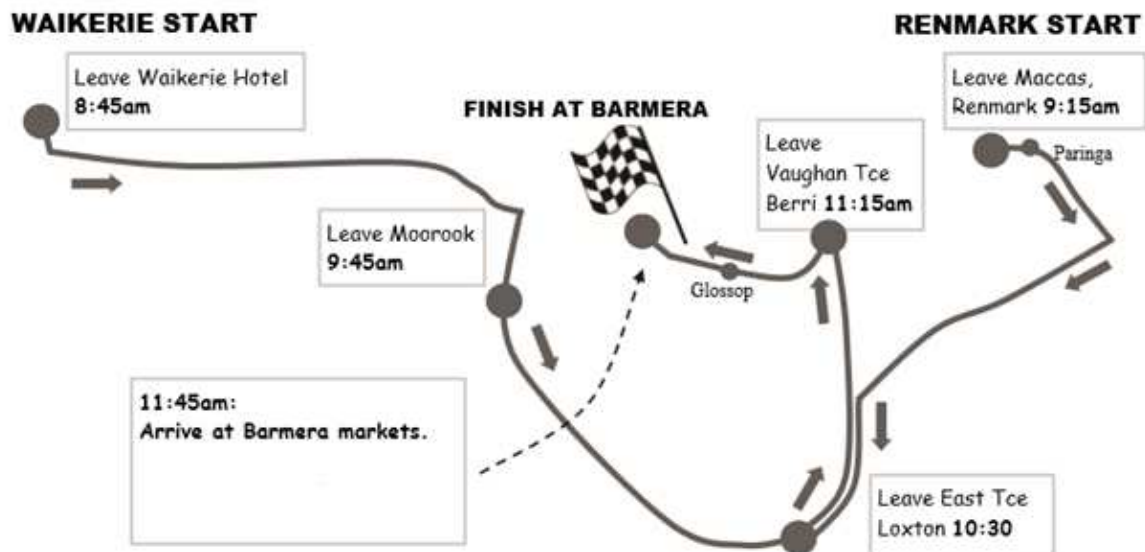

ATTENTION ALL MOTORCYCLISTS

Ulysses Club Mallee Branch

Presents

The Riverland Toy and Tucker Run

Sunday 6th December 2015

Ride from either end of the Riverland

Pillion Passengers must be over 8 years old

Supporters from the general public can also leave gifts at the following collection points prior to the event.